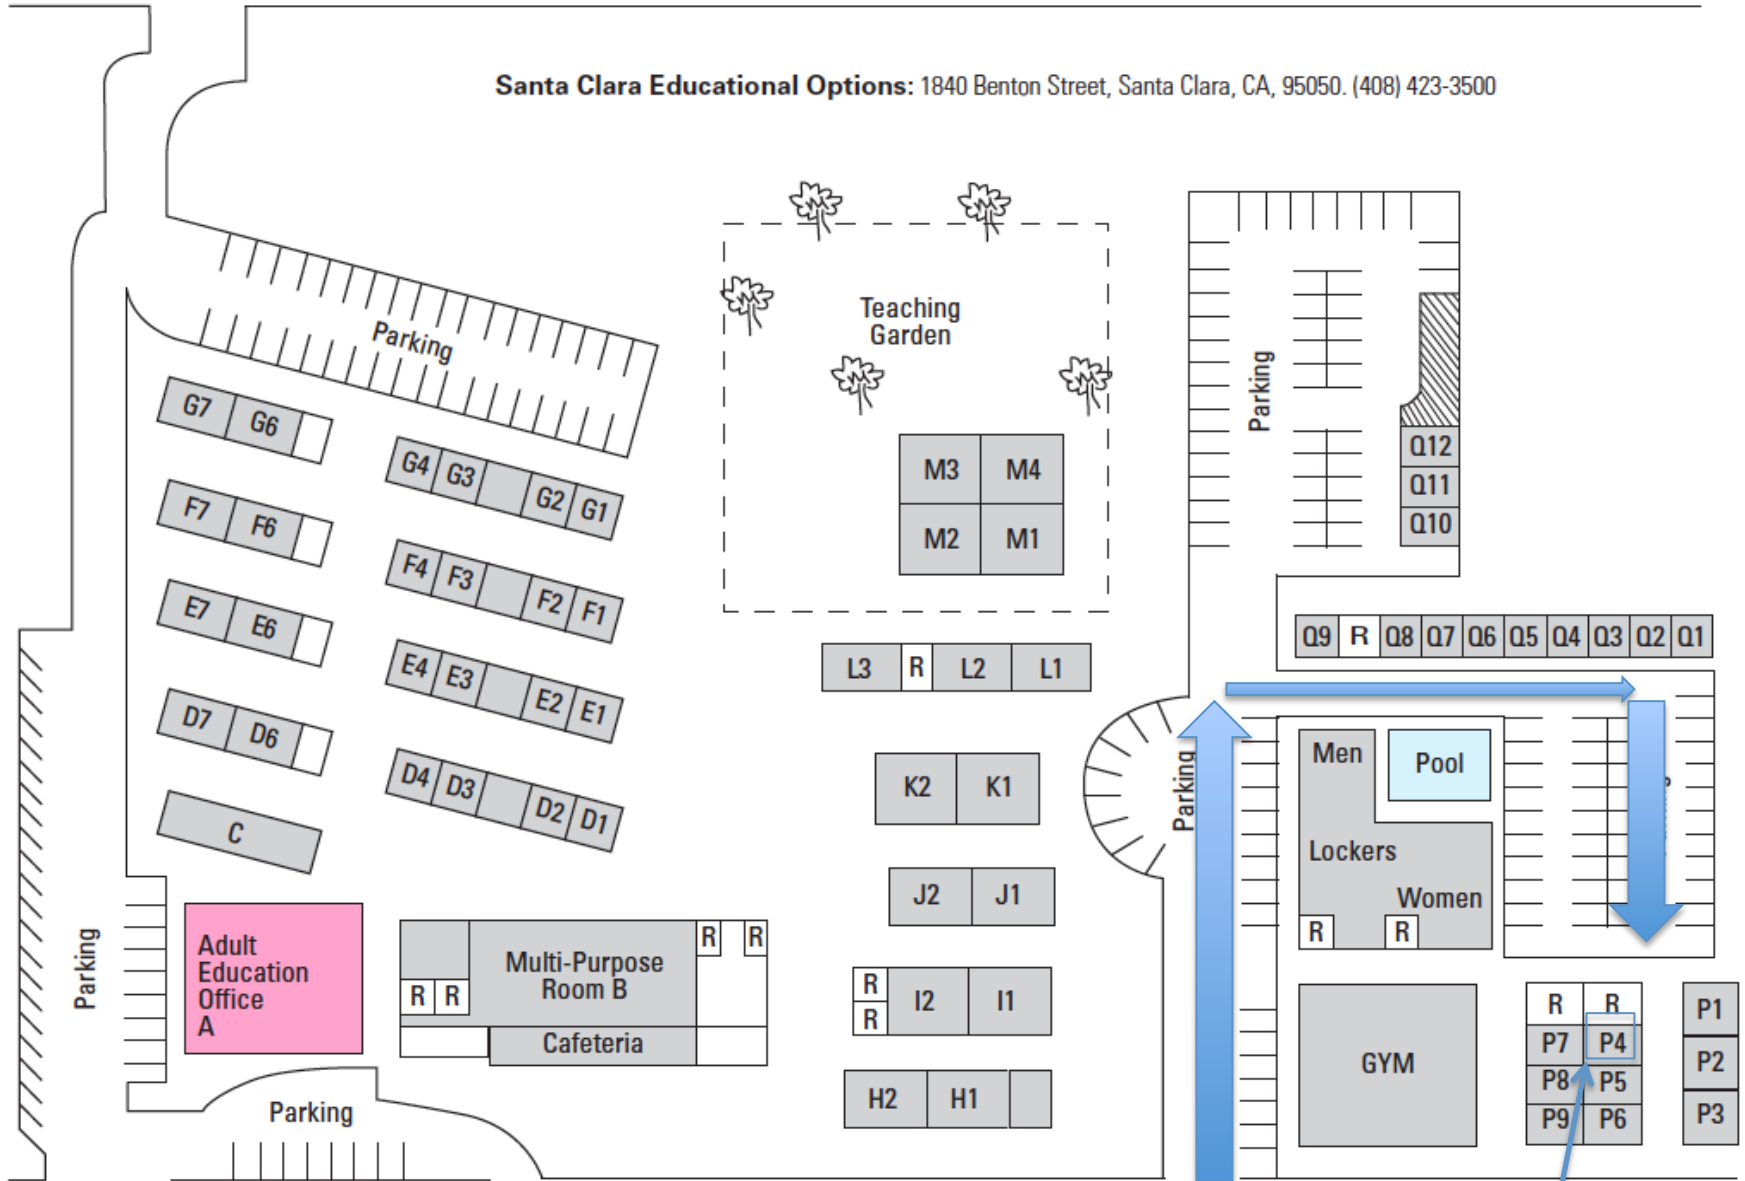

HOMESTEAD RD.

Santa Clara Educational Options: 1840 Benton Street, Santa Clara, CA, 95050. (408) 423-3500

BENTON ST

P4 – Skills Plus Program